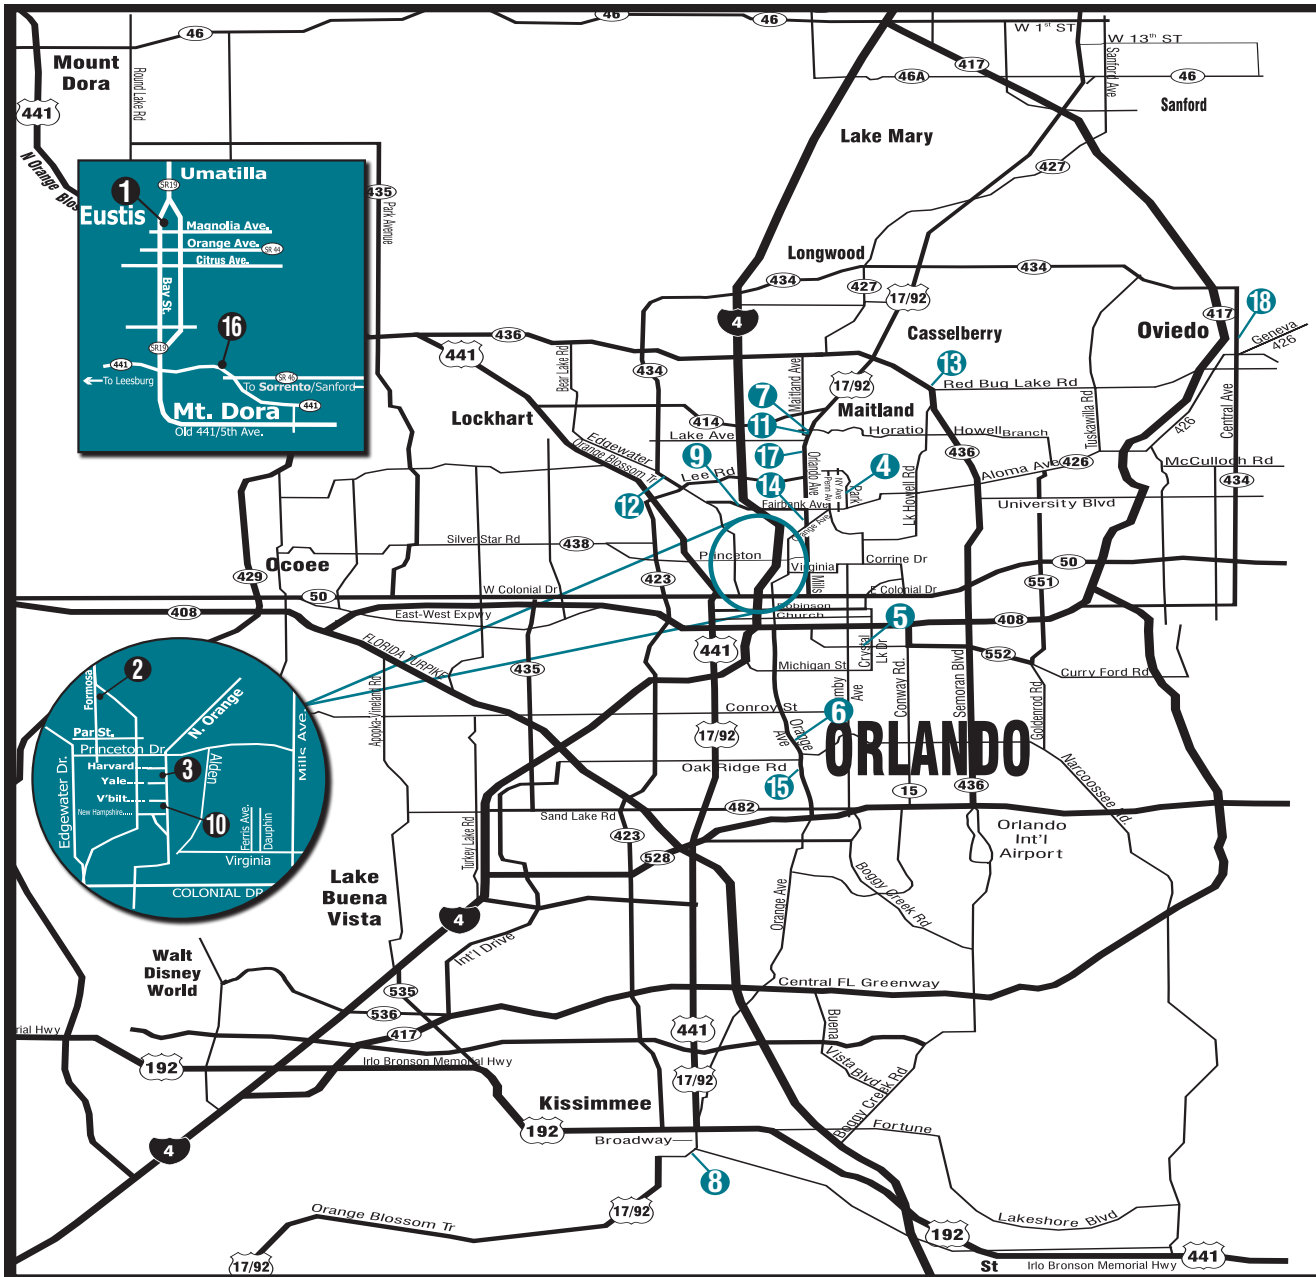

Orlando Area Antiques Map Guide

2011

INCLUDES SHOPS IN:

- EUSTIS • MOUNT DORA
- WINTER PARK • MAITLAND • KISSIMMEE
- CASSELBERRY • OVIEDO
- GREATER ORLANDO

Distributed by: SGS Publications
PO Box 2175, Keystone Hts, FL 32656
www.antiqueshoppefl.com
352-475-1679 • antshoppe@aol.com

Courtesy of:

RENNINGER'S ANTIQUE CENTER

20651 US HWY 441, MT. DORA, FL 32757 • 800-522-3555

ANTIQUES EXTRAVAGANZAS - Special 3 day Antique Shows Jan., Feb. & Nov. (800 Booths)

ANTIQUES FAIRS - Held monthly except during Extravaganzas (300 Booths)

ANTIQUES CENTER - Open Saturdays & Sundays 9AM-5PM

RENNINGERS.COM